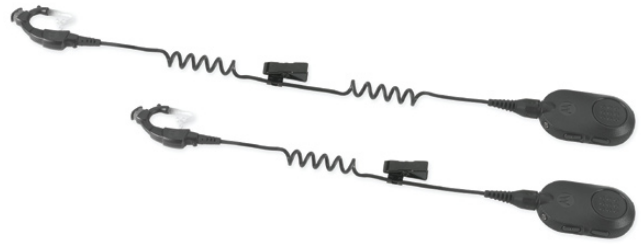

GREATER MOBILITY. RELIABLE, SECURE COMMUNICATION.

MOTOROLA MISSION CRITICAL WIRELESS FOR APX PORTABLE RADIOS

Pursuing a subject on foot. Directing traffic after a power outage. Issuing tickets while on traffic patrol. Managing crowd control in the rain. On a covert SWAT team mission. These jobs require wireless accessories that are remarkably secure, robust, easy and intuitive to use.

Motorola Mission Critical Wireless Solutions for APX™ portable radios have been specifically designed to provide first responders with enhanced security, fast, simple pairing and a fast push-to-talk that enables every word to get through.

Officers can grab the Mission Critical Wireless Earpiece and securely pair to an APX portable radio by bringing the push-to-talk pod within inches of the designated spot on the radio. The earpiece is designed to perform in the most strenuous activities, yet be very comfortable to wear for long periods of time.

Only Motorola's Mission Critical Wireless Earpiece for APX portables will ensure that agencies and first responders have a wireless solution that meets the demands of your job.

ONLY MOTOROLA'S MISSION CRITICAL WIRELESS IS DESIGNED TO MEET THE CRITICAL CRITERIA THAT FIRST RESPONDERS DEMAND FOR SECURE AND RELIABLE WIRELESS COMMUNICATIONS